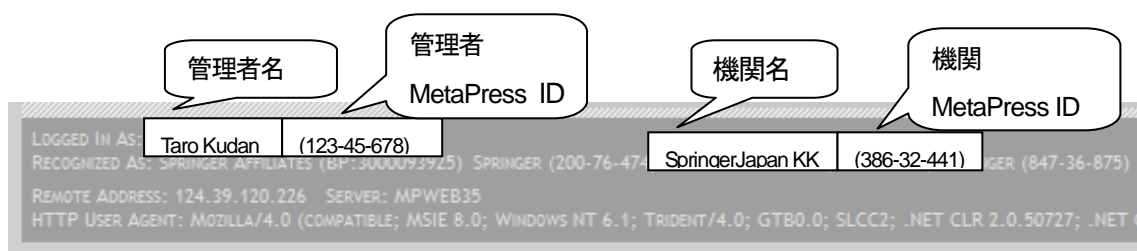

③ 管理者としてログインした画面に移り、管理者名が表示されます。

画面構成の説明

*画面下部に表示されます。

④ MY SPRINGERLINK、Account Details の順にポイントし、Contact Details をクリックします。